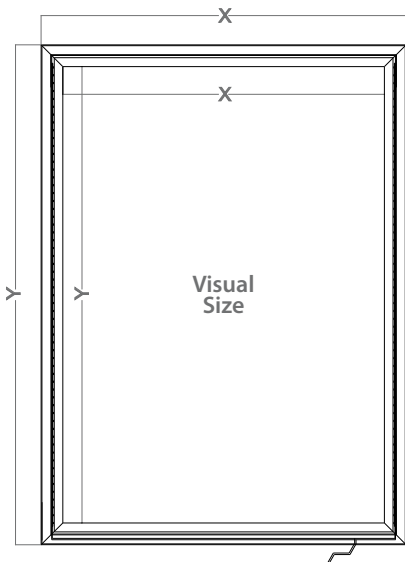

Light Box

Light Box Frame

Artega

AC power supply included

silver anodized aluminium finish

32mm profile thickness

Ref.: 13.205

Artega

Ref.	Graphic Size	Visual (X-Y)	External (X-Y-Z)	Packing (QTY)	N.W	G.W	C.B.M	Size (WxHxD)	
13.202	A0	815x1163mm	880x1228x19.75mm	1 Unit	7.25kg	10.1kg	0.0737	910x60x1350mm	
13.203	A1	568x815mm	633x880x19.75mm	1 Unit	3.95kg	5.5kg	0.0398	660x60x1005mm	
13.204	A2	394x568mm	459x633x19.75mm	1 Unit	2.1kg	3.1kg	0.0222	490x60x755mm	
13.205	A3	271x394mm	336x459x19.75mm	1 Unit	1.3kg	1.95kg	0.0128	365x60x585mm	
13.206	A4	184x271mm	249x336x19.75mm	1 Unit	0.8kg	1.2kg	0.0077	280x60x460mm	
13.293	500x700mm	474x673mm	539x738x19.75mm	1 Unit	2.85kg	4.1kg	0.0296	570x60x865mm	
13.294	700x1000mm	674x974mm	739x1039x19.75mm	1 Unit	5.3kg	7.3kg	0.0538	770x60x1165mm	

Other sizes available upon request / Autres dimension sur demande / Outros tamanhos disponíveis sob consulta / Otros tamaños disponibles bajo pedido.

* W: Width H: Height D: Depth