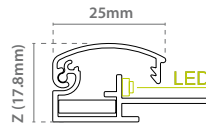

Ref.: 13.210

Yucatan

Ref.	Graphic Size	Visual (X-Y)	External (X-Y-Z)	Packing (QTY)	N.W	G.W	C.B.M	Size (WxHxD)	
13.207	A0	828x1176mm	880x1228x17.8mm	1 Unit	7.25kg	10.1kg	0.0737	910x60x1350mm	
13.208	A1	581x828mm	633x880x17.8mm	1 Unit	3.95kg	5.5kg	0.0398	660x60x1005mm	
13.209	A2	407x581mm	459x633x17.8mm	1 Unit	2.1kg	3.1kg	0.0222	490x60x755mm	
13.210	A3	284x407mm	336x459x17.8mm	1 Unit	1.3kg	1.95kg	0.0128	365x60x585mm	
13.211	A4	197x284mm	249x336x17.8mm	1 Unit	0.8kg	1.2kg	0.0077	280x60x460mm	
13.295	500x700mm	487x686mm	539x738x17.8mm	1 Unit	2.85kg	4.1kg	0.0296	570x60x865mm	
13.296	700x1000mm	687x987mm	739x1039x17.8mm	1 Unit	5.3kg	7.3kg	0.0538	770x60x1165mm	

* W: Width H: Height D: Depth

* Other sizes available upon request / Autres dimension sur demande / Outros tamanhos disponiveis sob consulta / Otros tamaños disponibles bajo pedido.

Light Box

Light Box Frame

* W: Width H: Height D: Depth

Light Box

Light Totem

Obidos

double sided

	QTY	N.W	G.W	C.B.M.	Size (WxHxD)	
Packing	1 Unit	15.15kg	18.1kg	0.2643	595x270x1645mm	
		Visual (X-Y)	External (B-H-A)			
Product Size	420x1600mm		234x1610x540mm			
	10.221		500x1600mm		Graphic Size: 452x1600mm	
Packing	1 Unit	19.9kg	23.65kg	0.4039	695x315x1845mm	
		Visual (X-Y)	External (B-H-A)			
Product Size	512x1800mm		277x1810x640mm			
	10.222		600x1800mm		Graphic Size: 546x1800mm	
Packing	1 Unit	26kg	31kg	0.5920	795x365x2040mm	
		Visual (X-Y)	External (B-H-A)			
Product Size	610x2000mm		320x2010x740mm			
	10.223		700x2000mm		Graphic Size: 646x2000mm	