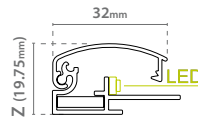

Ref.: 13.210

Yucatan

Ref.	Graphic Size	Visual (X-Y)	External (X-Y-Z)	Packing (QTY)	N.W	G.W	C.B.M	Size (WxHxD)	
13.207	A0	828x1176mm	880x1228x17.8mm	1 Unit	7.25kg	10.1kg	0.0737	910x60x1350mm	
13.208	A1	581x828mm	633x880x17.8mm	1 Unit	3.95kg	5.5kg	0.0398	660x60x1005mm	
13.209	A2	407x581mm	459x633x17.8mm	1 Unit	2.1kg	3.1kg	0.0222	490x60x755mm	
13.210	A3	284x407mm	336x459x17.8mm	1 Unit	1.3kg	1.95kg	0.0128	365x60x585mm	
13.211	A4	197x284mm	249x336x17.8mm	1 Unit	0.8kg	1.2kg	0.0077	280x60x460mm	
13.295	500x700mm	487x686mm	539x738x17.8mm	1 Unit	2.85kg	4.1kg	0.0296	570x60x865mm	
13.296	700x1000mm	687x987mm	739x1039x17.8mm	1 Unit	5.3kg	7.3kg	0.0538	770x60x1165mm	

* W: Width H: Height D: Depth

* Other sizes available upon request / Autres dimension sur demande / Outros tamanhos disponiveis sob consulta / Otros tamaños disponibles bajo pedido.

Light Box

Light Box Frame

Artega

AC power supply included

silver anodized aluminium finish

32mm profile thickness

Ref.: 13.205

Artega

Ref.	Graphic Size	Visual (X-Y)	External (X-Y-Z)	Packing (QTY)	N.W	G.W	C.B.M	Size (WxHxD)	
13.202	A0	815x1163mm	880x1228x19.75mm	1 Unit	7.25kg	10.1kg	0.0737	910x60x1350mm	
13.203	A1	568x815mm	633x880x19.75mm	1 Unit	3.95kg	5.5kg	0.0398	660x60x1005mm	
13.204	A2	394x568mm	459x633x19.75mm	1 Unit	2.1kg	3.1kg	0.0222	490x60x755mm	
13.205	A3	271x394mm	336x459x19.75mm	1 Unit	1.3kg	1.95kg	0.0128	365x60x585mm	
13.206	A4	184x271mm	249x336x19.75mm	1 Unit	0.8kg	1.2kg	0.0077	280x60x460mm	
13.293	500x700mm	474x673mm	539x738x19.75mm	1 Unit	2.85kg	4.1kg	0.0296	570x60x865mm	
13.294	700x1000mm	674x974mm	739x1039x19.75mm	1 Unit	5.3kg	7.3kg	0.0538	770x60x1165mm	