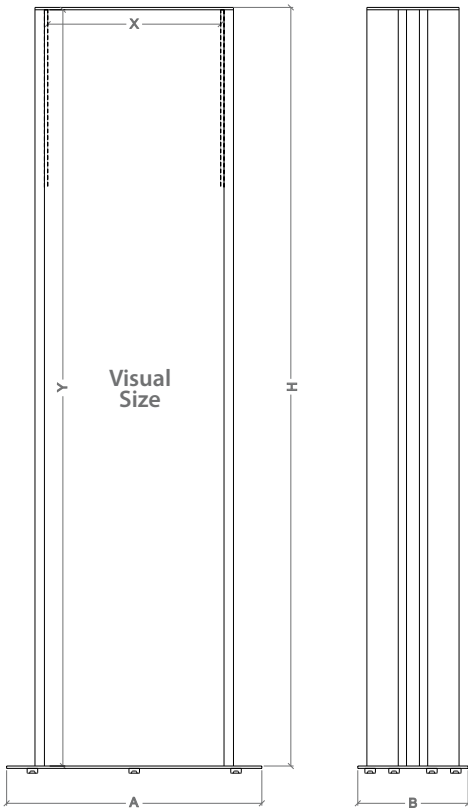

* Other sizes available upon request / Autres dimension sur demande / Outros tamanhos disponiveis sob consulta / Otros tamaños disponibles bajo pedido.

* W: Width H: Height D: Depth

Light Box

Light Box Frame | Light Wall Totem

	QTY	N.W	G.W	C.B.M.	Size (WxHxD)
Packing	1 Unit	15.05kg	17.45kg	0.1758	805x205x1065mm
		Visual (X-Y)	External (B-H-A)		
Product Size	712x1007mm	150x1010x760mm			
10.348	700x1000mm Graphic Size: 734x1007mm				

* W: Width H: Height D: Depth

Light Box

Light Totem

Obidos

double sided

	QTY	N.W	G.W	C.B.M.	Size (WxHxD)	
Packing	1 Unit	15.15kg	18.1kg	0.2643	595x270x1645mm	
		Visual (X-Y)	External (B-H-A)			
Product Size	420x1600mm		234x1610x540mm			
	10.221		500x1600mm		Graphic Size: 452x1600mm	
Packing	1 Unit	19.9kg	23.65kg	0.4039	695x315x1845mm	
		Visual (X-Y)	External (B-H-A)			
Product Size	512x1800mm		277x1810x640mm			
	10.222		600x1800mm		Graphic Size: 546x1800mm	
Packing	1 Unit	26kg	31kg	0.5920	795x365x2040mm	
		Visual (X-Y)	External (B-H-A)			
Product Size	610x2000mm		320x2010x740mm			
	10.223		700x2000mm		Graphic Size: 646x2000mm	

* W: Width H: Height D: Depth