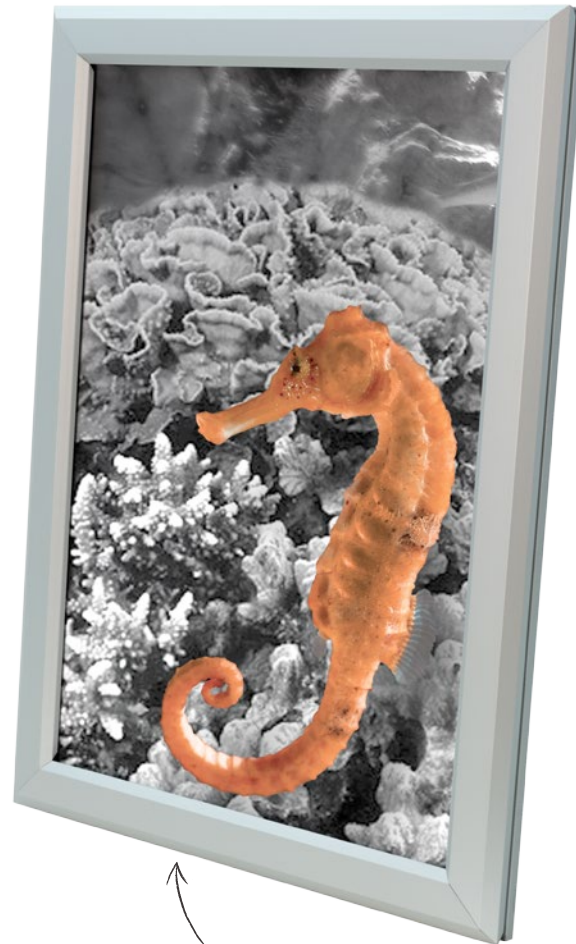

Artega

AC power supply included

silver anodized aluminium finish

32mm profile thickness

Ref.: 13.205

Artega

Ref.	Graphic Size	Visual (X-Y)	External (X-Y-Z)	Packing (QTY)	N.W	G.W	C.B.M	Size (WxHxD)	
13.202	A0	815x1163mm	880x1228x19.75mm	1 Unit	7.25kg	10.1kg	0.0737	910x60x1350mm	
13.203	A1	568x815mm	633x880x19.75mm	1 Unit	3.95kg	5.5kg	0.0398	660x60x1005mm	
13.204	A2	394x568mm	459x633x19.75mm	1 Unit	2.1kg	3.1kg	0.0222	490x60x755mm	
13.205	A3	271x394mm	336x459x19.75mm	1 Unit	1.3kg	1.95kg	0.0128	365x60x585mm	
13.206	A4	184x271mm	249x336x19.75mm	1 Unit	0.8kg	1.2kg	0.0077	280x60x460mm	
13.293	500x700mm	474x673mm	539x738x19.75mm	1 Unit	2.85kg	4.1kg	0.0296	570x60x865mm	
13.294	700x1000mm	674x974mm	739x1039x19.75mm	1 Unit	5.3kg	7.3kg	0.0538	770x60x1165mm	

Other sizes available upon request / Autres dimension sur demande / Outros tamanhos disponíveis sob consulta / Otros tamaños disponibles bajo pedido.

* W: Width H: Height D: Depth

Light Box

Light Box Frame

Campeche

other sizes available upon request

"click" profile system

with anti-reflex protection cover

32mm profile thickness

Ref.: 13.220

Campeche

Ref.	Graphic Size	Visual (X-Y)	External (X-Y-Z)	Packing (QTY)	N.W	G.W	C.B.M	Size (WxHxD)	
13.217	A0	815x1163mm	880x1228x20.15mm	1 Unit	7.25kg	10.1kg	0.0737	910x60x1350mm	
13.218	A1	568x815mm	633x880x20.15mm	1 Unit	3.95kg	5.5kg	0.0398	660x60x1005mm	
13.219	A2	394x568mm	459x633x20.15mm	1 Unit	2.1kg	3.1kg	0.0222	490x60x755mm	
13.220	A3	271x394mm	336x459x20.15mm	1 Unit	1.3kg	1.95kg	0.0128	365x60x585mm	
13.221	A4	184x271mm	249x336x20.15mm	1 Unit	0.8kg	1.2kg	0.0077	280x60x460mm	
13.291	500x700mm	474x673mm	539x738x20.15mm	1 Unit	2.85kg	4.1kg	0.0296	570x60x865mm	
13.292	700x1000mm	674x974mm	739x1039x20.15mm	1 Unit	5.3kg	7.3kg	0.0538	770x60x1165mm	