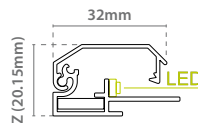

Artega

AC power supply included

silver anodized aluminium finish

32mm profile thickness

Ref.: 13.205

Artega

Ref.	Graphic Size	Visual (X-Y)	External (X-Y-Z)	Packing (QTY)	N.W	G.W	C.B.M	Size (WxHxD)	
13.202	A0	815x1163mm	880x1228x19.75mm	1 Unit	7.25kg	10.1kg	0.0737	910x60x1350mm	
13.203	A1	568x815mm	633x880x19.75mm	1 Unit	3.95kg	5.5kg	0.0398	660x60x1005mm	
13.204	A2	394x568mm	459x633x19.75mm	1 Unit	2.1kg	3.1kg	0.0222	490x60x755mm	
13.205	A3	271x394mm	336x459x19.75mm	1 Unit	1.3kg	1.95kg	0.0128	365x60x585mm	
13.206	A4	184x271mm	249x336x19.75mm	1 Unit	0.8kg	1.2kg	0.0077	280x60x460mm	
13.293	500x700mm	474x673mm	539x738x19.75mm	1 Unit	2.85kg	4.1kg	0.0296	570x60x865mm	
13.294	700x1000mm	674x974mm	739x1039x19.75mm	1 Unit	5.3kg	7.3kg	0.0538	770x60x1165mm	

Other sizes available upon request / Autres dimension sur demande / Outros tamanhos disponíveis sob consulta / Otros tamaños disponibles bajo pedido.

* W: Width H: Height D: Depth

Light Box

Light Box Frame

Campeche

other sizes available upon request

"click" profile system

with anti-reflex protection cover

32mm profile thickness

Ref.: 13.220

Campeche

Ref.	Graphic Size	Visual (X-Y)	External (X-Y-Z)	Packing (QTY)	N.W	G.W	C.B.M	Size (WxHxD)	
13.217	A0	815x1163mm	880x1228x20.15mm	1 Unit	7.25kg	10.1kg	0.0737	910x60x1350mm	
13.218	A1	568x815mm	633x880x20.15mm	1 Unit	3.95kg	5.5kg	0.0398	660x60x1005mm	
13.219	A2	394x568mm	459x633x20.15mm	1 Unit	2.1kg	3.1kg	0.0222	490x60x755mm	
13.220	A3	271x394mm	336x459x20.15mm	1 Unit	1.3kg	1.95kg	0.0128	365x60x585mm	
13.221	A4	184x271mm	249x336x20.15mm	1 Unit	0.8kg	1.2kg	0.0077	280x60x460mm	
13.291	500x700mm	474x673mm	539x738x20.15mm	1 Unit	2.85kg	4.1kg	0.0296	570x60x865mm	
13.292	700x1000mm	674x974mm	739x1039x20.15mm	1 Unit	5.3kg	7.3kg	0.0538	770x60x1165mm	