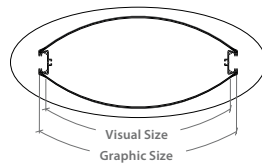

Sintra

silver anodized aluminium

- EN Available with and without light.
- FR Disponible avec ou sans éclairage.
- PT Disponível com ou sem iluminação.
- ES Disponible con y sin iluminación.

	QTY	N.W	G.W	C.B.M.	Size (WxHxD)
Packing	1 Unit	18.85kg	21.2kg	0.1558	940x85x1950mm
		Visual (X-Y)	External (B-H-A)		
Product Size	683x983mm	454x1920x898mm			
10.313	Graphic Size: 700x1000mm				

	QTY	N.W	G.W	C.B.M.	Size (WxHxD)
Packing	1 Unit	15.05kg	17.45kg	0.1758	805x205x1065mm
		Visual (X-Y)	External (B-H-A)		
Product Size	712x1007mm	150x1010x760mm			
10.348	700x1000mm Graphic Size: 734x1007mm				

* W: Width H: Height D: Depth

Light Box

Light Totem

Obidos

double sided

	QTY	N.W	G.W	C.B.M.	Size (WxHxD)	
Packing	1 Unit	15.15kg	18.1kg	0.2643	595x270x1645mm	
		Visual (X-Y)	External (B-H-A)			
Product Size	420x1600mm		234x1610x540mm			
	10.221		500x1600mm		Graphic Size: 452x1600mm	
Packing	1 Unit	19.9kg	23.65kg	0.4039	695x315x1845mm	
		Visual (X-Y)	External (B-H-A)			
Product Size	512x1800mm		277x1810x640mm			
	10.222		600x1800mm		Graphic Size: 546x1800mm	
Packing	1 Unit	26kg	31kg	0.5920	795x365x2040mm	
		Visual (X-Y)	External (B-H-A)			
Product Size	610x2000mm		320x2010x740mm			
	10.223		700x2000mm		Graphic Size: 646x2000mm	

* W: Width H: Height D: Depth