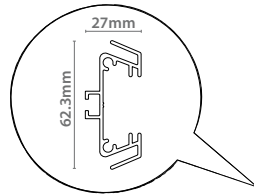

Sintra

silver anodized aluminium

- EN Available with and without light.
- FR Disponible avec ou sans éclairage.
- PT Disponível com ou sem iluminação.
- ES Disponible con y sin iluminación.

	QTY	N.W	G.W	C.B.M.	Size (WxHxD)
Packing	1 Unit	18.85kg	21.2kg	0.1558	940x85x1950mm
		Visual (X-Y)	External (B-H-A)		
Product Size	683x983mm	454x1920x898mm			
10.313	Graphic Size: 700x1000mm				

	QTY	N.W	G.W	C.B.M.	Size (WxHxD)
Packing	1 Unit	15.05kg	17.45kg	0.1758	805x205x1065mm
		Visual (X-Y)	External (B-H-A)		
Product Size	712x1007mm	150x1010x760mm			
10.348	700x1000mm Graphic Size: 734x1007mm				

* W: Width H: Height D: Depth

Light Box

Light Totem

Obidos

double sided

	QTY	N.W	G.W	C.B.M.	Size (WxHxD)	
Packing	1 Unit	15.15kg	18.1kg	0.2643	595x270x1645mm	
		Visual (X-Y)	External (B-H-A)			
Product Size	420x1600mm		234x1610x540mm			
	10.221		500x1600mm		Graphic Size: 452x1600mm	
Packing	1 Unit	19.9kg	23.65kg	0.4039	695x315x1845mm	
		Visual (X-Y)	External (B-H-A)			
Product Size	512x1800mm		277x1810x640mm			
	10.222		600x1800mm		Graphic Size: 546x1800mm	
Packing	1 Unit	26kg	31kg	0.5920	795x365x2040mm	
		Visual (X-Y)	External (B-H-A)			
Product Size	610x2000mm		320x2010x740mm			
	10.223		700x2000mm		Graphic Size: 646x2000mm	

* W: Width H: Height D: Depth